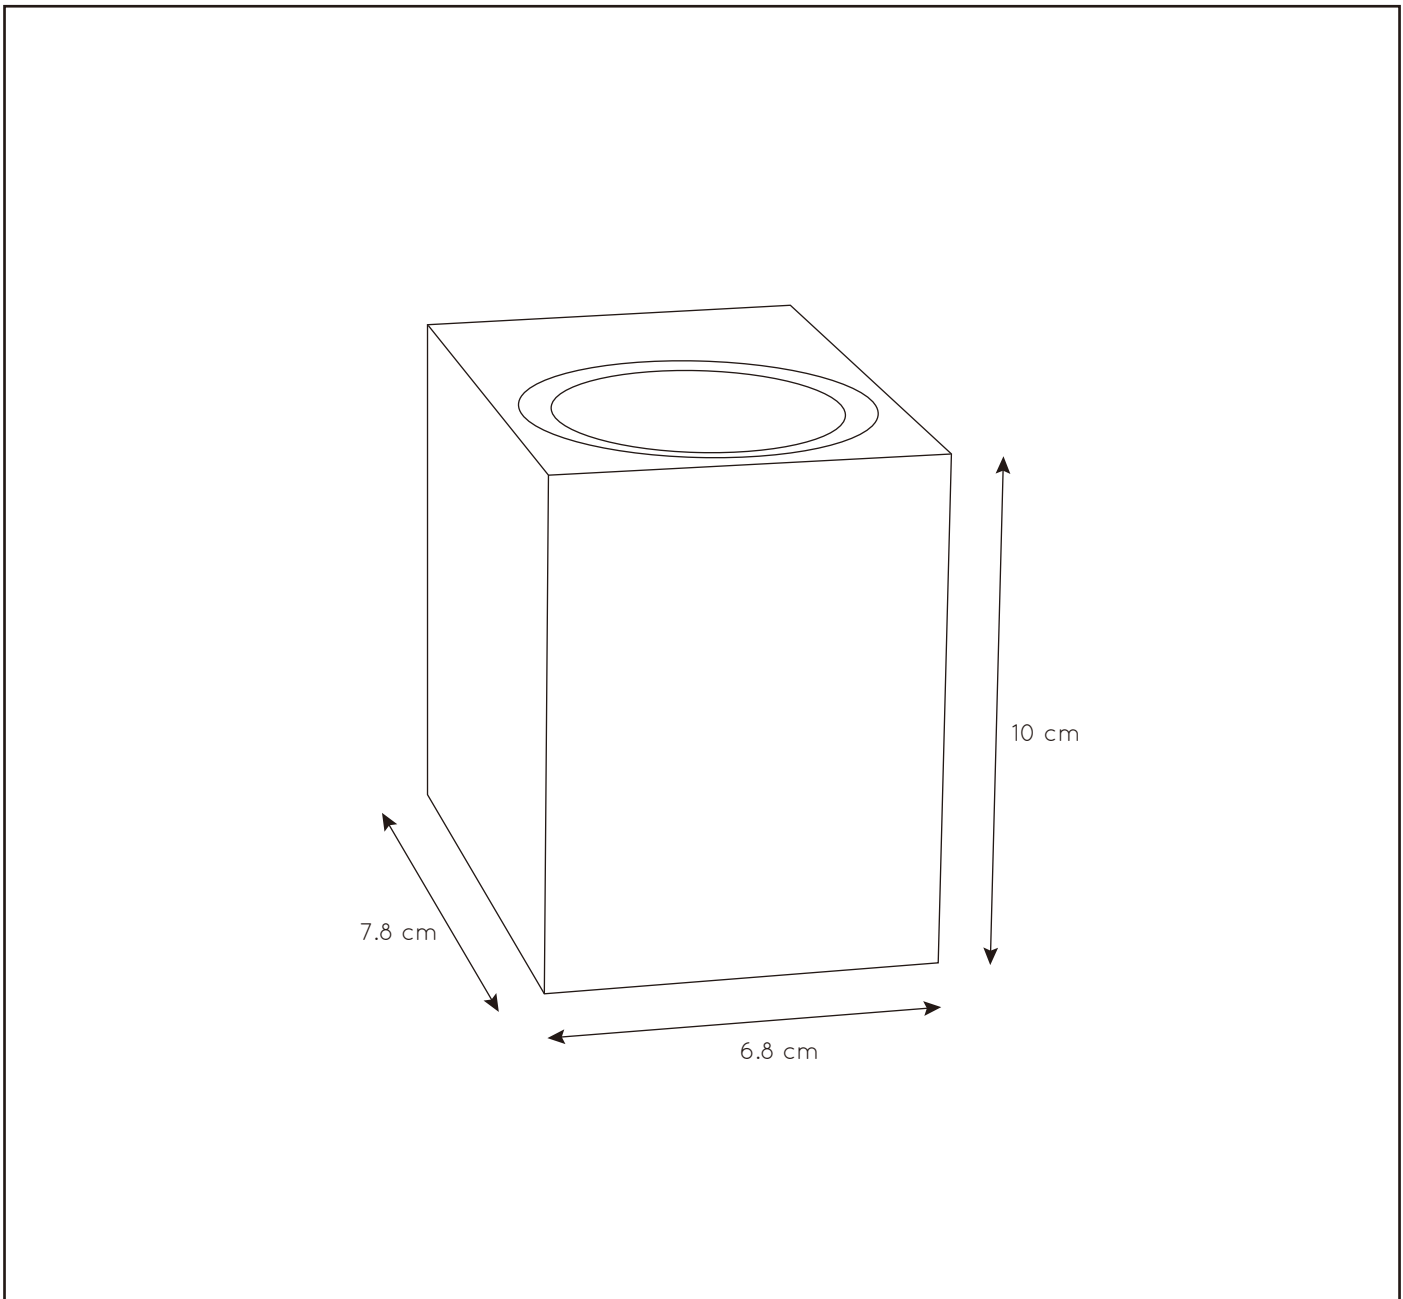

Dimensions LxWxH : 7.8 cm x 6.8 cm x 10 cm

Height minimum : 10 cm

Height maximum : 10 cm

Dimensions shade LxWxH : -

Main material : Aluminum

Ceiling rose material : -

Color : Black/White

Style : Modern

Shape : Square

Weight : 0.4 kg

Warranty : 3 years

Product specifications

Dimmable : No

Light direction : Wall light

Adjustable in height : No
(Before Installation)

Directional : Yes Directional

Light source number : 1

Power requirements : 220-240V~50Hz

Bulb type & maximum wattage : GU10 35W

IP44

IP54

IP65

IP67

Explanation of IP numbers for degrees of protection, see safety instruction manual in the box.

For more specifications of this product please visit

www.lucide.com

ZARO

Item number : 69800/01/30

EAN code : 5411212690043

Item number : 69800/01/31

EAN code : 5411212690050

For more specifications, dimensions please visit