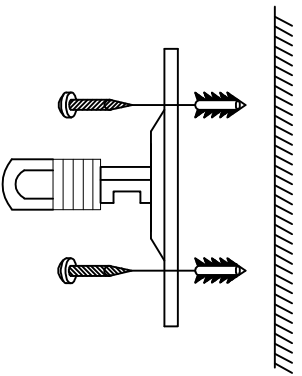

1

4

2

5

3

6

MODEL: 4408+1/C

Safety precautions:

1. The power do not exceed the prescribed range (rated voltage AC220-240V 50Hz).
2. Please cut off the power supply while replacing the light source and other maintenance operation.
3. The plate fixed on the ceiling must be able to withstand the weight more than 3 times of the object.
4. After installation is complete, check the glass right or not? If it is damaged, it should be replaced immediately.