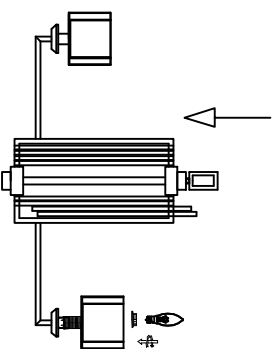

1

4

2

5

3

6

MODEL: 4408+1/C

Safety precautions:

1. The power do not exceed the prescribed range (rated voltage AC220-240V 50Hz).
2. Please cut off the power supply while replacing the light source and other maintenance operation.
3. The plate fixed on the ceiling must be able to withstand the weight more than 3 times of the object.
4. After installation is complete, check the glass right or not? If it is damaged, it should be replaced immediately.