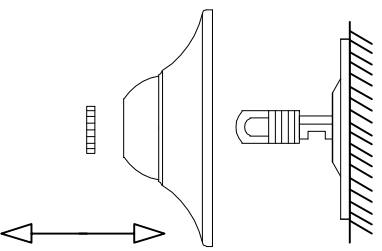

1

4

2

5

3

6

MODEL: 4408+1/C

Safety precautions:

1. The power do not exceed the prescribed range (rated voltage AC220-240V 50Hz).
2. Please cut off the power supply while replacing the light source and other maintenance operation.
3. The plate fixed on the ceiling must be able to withstand the weight more than 3 times of the object.
4. After installation is complete, check the glass right or not? If it is damaged, it should be replaced immediately.