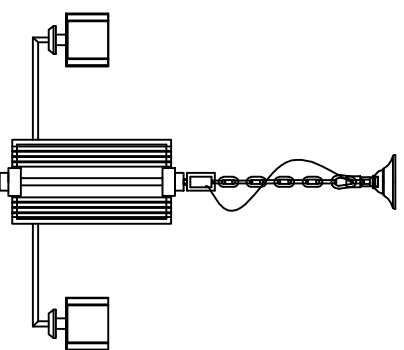

1

4

2

5

3

6

MODEL: 4408+1/C

Safety precautions:

1. The power do not exceed the prescribed range (rated voltage AC220-240V 50Hz).
2. Please cut off the power supply while replacing the light source and other maintenance operation.
3. The plate fixed on the ceiling must be able to withstand the weight more than 3 times of the object.
4. After installation is complete, check the glass right or not? If it is damaged, it should be replaced immediately.