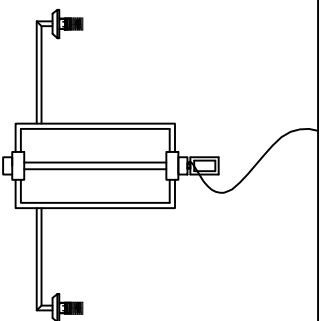

1

4

2

5

3

6

MODEL: 4408+1/C

Safety precautions:

1. The power do not exceed the prescribed range (rated voltage AC220-240V 50Hz).
2. Please cut off the power supply while replacing the light source and other maintenance operation.
3. The plate fixed on the ceiling must be able to withstand the weight more than 3 times of the object.
4. After installation is complete, check the glass right or not? If it is damaged, it should be replaced immediately.