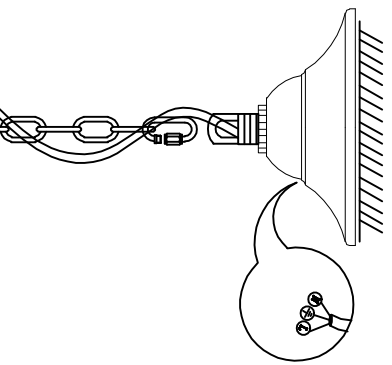

1

4

2

5

3

6

MODEL: 4408+1/C

Safety precautions:

1. The power do not exceed the prescribed range (rated voltage AC220-240V 50Hz).
2. Please cut off the power supply while replacing the light source and other maintenance operation.
3. The plate fixed on the ceiling must be able to withstand the weight more than 3 times of the object.
4. After installation is complete, check the glass right or not? If it is damaged, it should be replaced immediately.