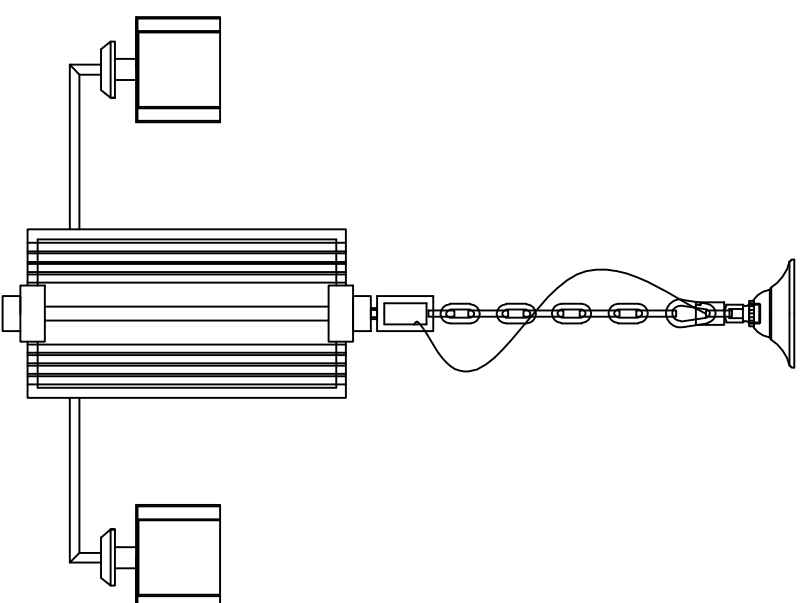

1

4

2

5

3

6

MODEL: 4408+1/C

Safety precautions:

1. The power do not exceed the prescribed range (rated voltage AC220-240V 50Hz).
2. Please cut off the power supply while replacing the light source and other maintenance operation.
3. The plate fixed on the ceiling must be able to withstand the weight more than 3 times of the object.
4. After installation is complete, check the glass right or not? If it is damaged, it should be replaced immediately.