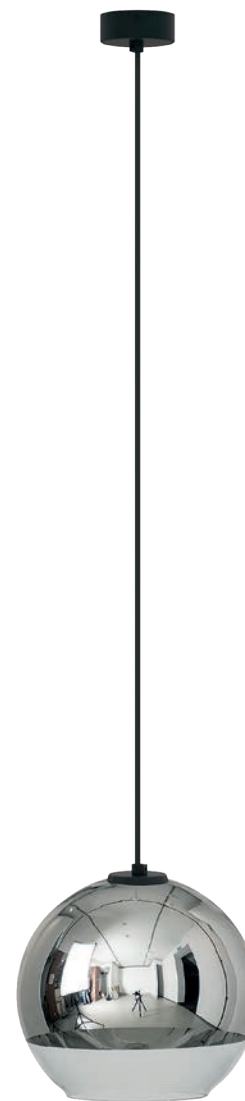

PIK 10301

PIK
painted aluminum, glass

10299

1xG9, max 12W only LED

BULB LED G9, 4W

7503 3000K 7504 4000K

PIK
painted aluminum, glass

10300

2xG9, max 12W only LED

BULB LED G9, 4W

7503 3000K 7504 4000K

PIK
painted aluminum, glass

10301

3xG9, max 12W only LED

BULB LED G9, 4W

7503 3000K 7504 4000K

BLACK P013 RAL 9005 WHITE

GLOBE PLUS M 7606

GLOBE PLUS M
metallized glass, painted steel

7606

1xE27, max 25W only LED

GLOBE PLUS S 7605

GLOBE PLUS S
metallized glass, painted steel

7605

1xE27, max 25W only LED

GLOBE PLUS 7607

GLOBE PLUS
metallized glass, painted steel

7607

3xE27, max 25W only LED

CHROME BLACK P013 RAL 9005