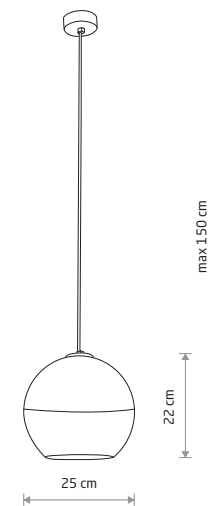

PIK 10301

PIK
painted aluminum, glass

10299

1xG9, max 12W only LED

BULB LED G9, 4W

7503 3000K 7504 4000K

PIK
painted aluminum, glass

10300

2xG9, max 12W only LED

BULB LED G9, 4W

7503 3000K 7504 4000K

PIK
painted aluminum, glass

10301

3xG9, max 12W only LED

BULB LED G9, 4W

7503 3000K 7504 4000K

BLACK P013 RAL 9005 WHITE

GLOBE PLUS M 7606

GLOBE PLUS M
metallized glass, painted steel

7606

1xE27, max 25W only LED

GLOBE PLUS S 7605

GLOBE PLUS S
metallized glass, painted steel

7605

1xE27, max 25W only LED

GLOBE PLUS 7607

GLOBE PLUS
metallized glass, painted steel

7607

3xE27, max 25W only LED

CHROME BLACK P013 RAL 9005