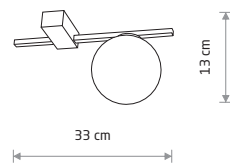

PIK 10301

PIK
painted aluminum, glass

10299

1xG9, max 12W only LED

BULB LED G9, 4W

7503 3000K 7504 4000K

PIK
painted aluminum, glass

10300