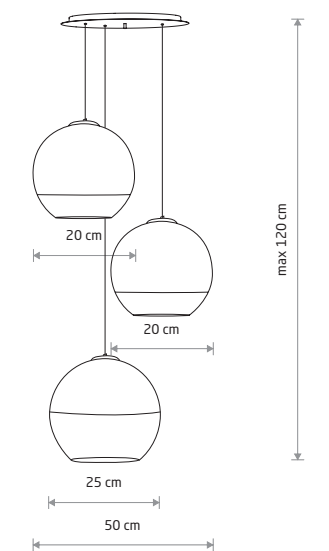

GLOBE PLUS
metallized glass, painted steel

7607

3xE27, max 25W only LED

CHROME BLACK P013 RAL 9005