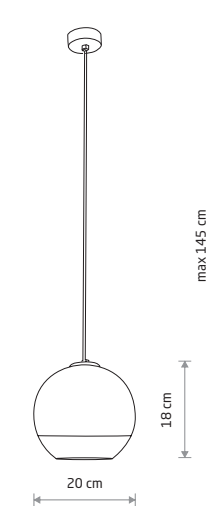

PIK 10301

PIK
painted aluminum, glass

10299

1xG9, max 12W only LED

BULB LED G9, 4W

7503 3000K 7504 4000K

PIK
painted aluminum, glass

10300

2xG9, max 12W only LED

BULB LED G9, 4W

7503 3000K 7504 4000K

PIK
painted aluminum, glass

10301

3xG9, max 12W only LED

BULB LED G9, 4W

7503 3000K 7504 4000K

BLACK P013 RAL 9005 WHITE

GLOBE PLUS M 7606

GLOBE PLUS M
metallized glass, painted steel

7606

1xE27, max 25W only LED

GLOBE PLUS S 7605

GLOBE PLUS S
metallized glass, painted steel

7605

1xE27, max 25W only LED

GLOBE PLUS 7607

GLOBE PLUS
metallized glass, painted steel

7607

3xE27, max 25W only LED

CHROME BLACK P013 RAL 9005