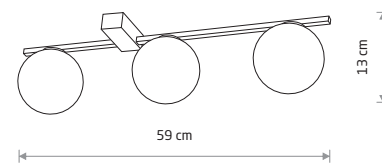

PIK
painted aluminum, glass

10301

3xG9, max 12W only LED

BULB LED G9, 4W

7503 3000K 7504 4000K

BLACK P013 RAL 9005 WHITE