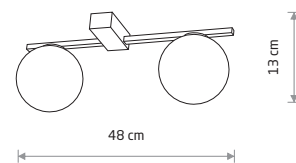

PIK 10301

PIK
painted aluminum, glass

10299

1xG9, max 12W only LED

BULB LED G9, 4W

7503 3000K 7504 4000K

PIK
painted aluminum, glass

10300