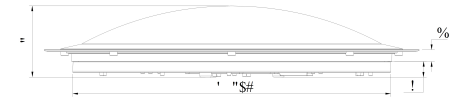

# INSTRUCTION

**Model:** FR6998-CL-45-W

Ceiling

**MAX 60W**  
**3600 LUMEN**

[FREYA-LIGHT.COM](http://FREYA-LIGHT.COM)