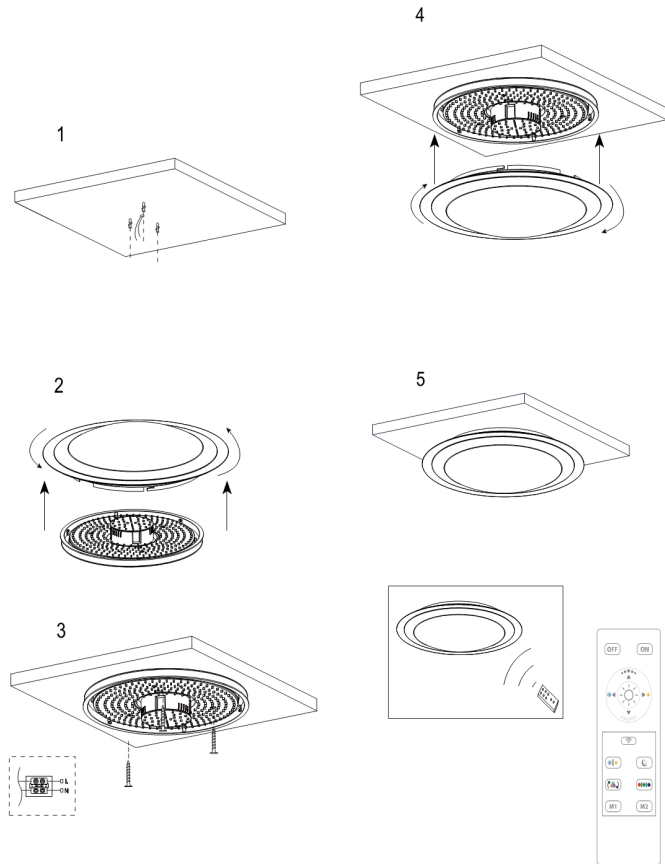

# INSTRUCTION

**Model:** FR6998-CL-45-W

Ceiling

**MAX 60W**  
**3600 LUMEN**

[FREYA-LIGHT.COM](http://FREYA-LIGHT.COM)