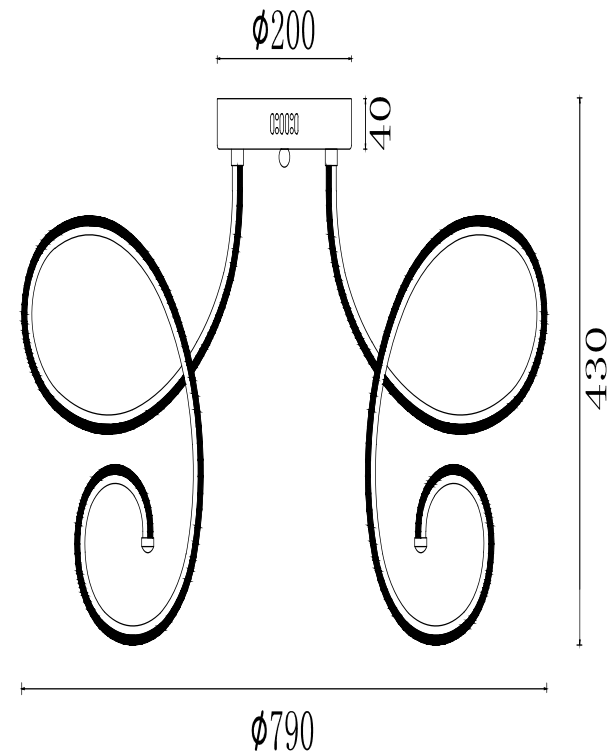

FREYA
TRADITION OF QUALITY

Instruction

FR6044CL-L114G

MAX 85W
3600 Lumen

Model: FR6044CL-L114G
Collection: LED
Series: New Series 044

Ceiling Lamps