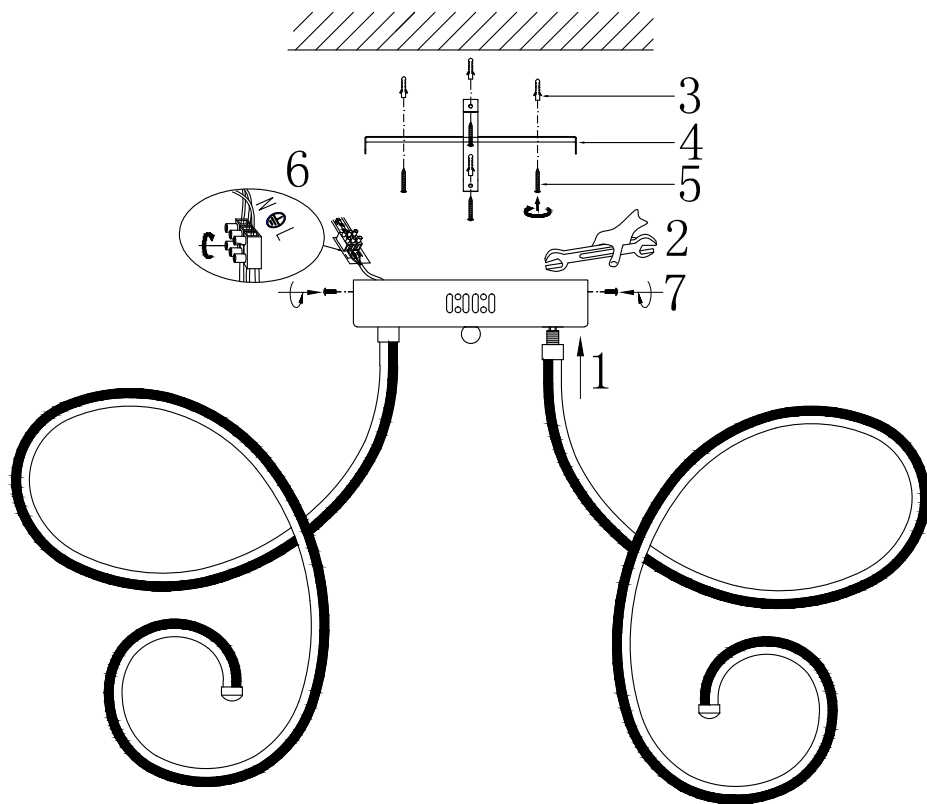

FREYA
TRADITION OF QUALITY

Instruction

FR6044CL-L114G

MAX 85W
3600 Lumen

Model: FR6044CL-L114G
Collection: LED
Series: New Series 044

Ceiling Lamps