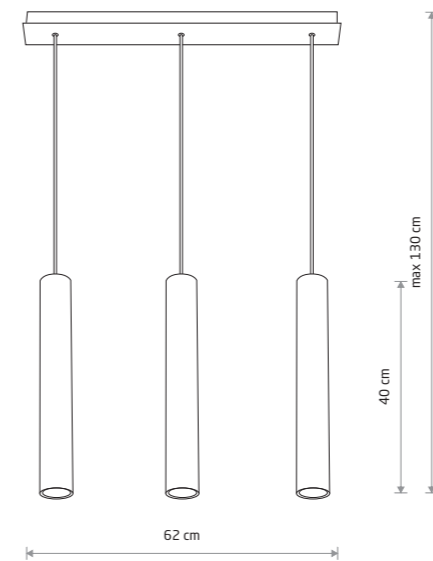

EYE M 5397

EYE L 6841

EYE L 8800

EYE M

painting steel

5397 6840

1xGU10 R50, max 10W only LED

solid brass, painting steel

8914

1xGU10 R50, max 10W only LED

EYE L

painting steel

5455 6841

1xGU10 R50, max 10W only LED

solid brass, painting steel

8800

1xGU10 R50, max 10W only LED

EYE 7863

EYE

painting steel

6481 7862

3xGU10 R50, max 10W only LED

solid brass, painting steel

7863