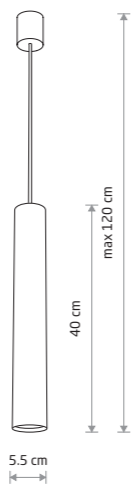

EYE M 5397

EYE L 6841

EYE L 8800

EYE M

painting steel

5397 6840

1xGU10 R50, max 10W only LED

solid brass, painting steel

8914

1xGU10 R50, max 10W only LED

EYE L

painting steel

5455 6841

1xGU10 R50, max 10W only LED

solid brass, painting steel

8800

1xGU10 R50, max 10W only LED

EYE 7863

EYE

painting steel

6481 7862

3xGU10 R50, max 10W only LED

solid brass, painting steel

7863