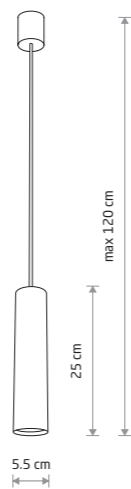

EYE M 5397

EYE L 6841

EYE L 8800

EYE M

painting steel

5397 6840

1xGU10 R50, max 10W only LED

solid brass, painting steel

8914

1xGU10 R50, max 10W only LED

EYE L

painting steel

5455 6841

1xGU10 R50, max 10W only LED

solid brass, painting steel

8800

1xGU10 R50, max 10W only LED

EYE 7863

EYE

painting steel

6481 7862

3xGU10 R50, max 10W only LED

solid brass, painting steel

7863